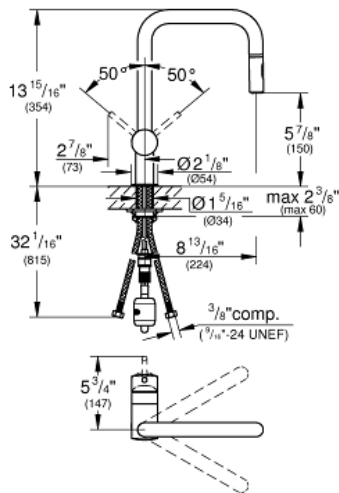

MINTA
Single-Handle Kitchen Faucet
MODEL # 32319003

Pure Freude
an Wasser

GROHE

Product Description:
MINTA
Single-Handle Kitchen Faucet

Standard Specification:

- U spout
- Single hole installation
- **GROHE SilkMove** ceramic cartridge
- **GROHE StarLight** chrome finish
- Pull-out dual spray
- Locking Push Button Control - to switch from regular flow to spray
- Adjustable flow rate limiter
- Swivel spout
- Integrated non-return valve
- **SpeedClean** anti-lime system
- Stainless steel flex lines
- Quick installation system
- Single lever handle
- Variable Handle Positioning
- Protected against backflow
- Max Flow Rate: 1.75 gpm (6.6 L/min)

Color:

- 32319003 StarLight Chrome